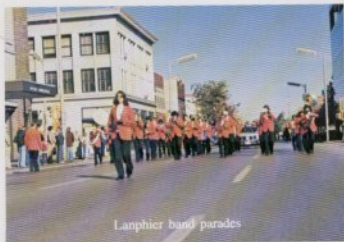

Court opens flowers at Homecoming assembly

1977 Homecoming Queen

Lanphier band parades

Pep Club performs skit

This year's Homecoming theme was "Hold on to the World." Mandella entertained the school with their music. Miss Nancy Denney, this year's Homecoming Queen, was escorted by Joe Saccaro. The Maid-of-Honor, Miss Rosie Maurer was escorted by Jerry Buscher.